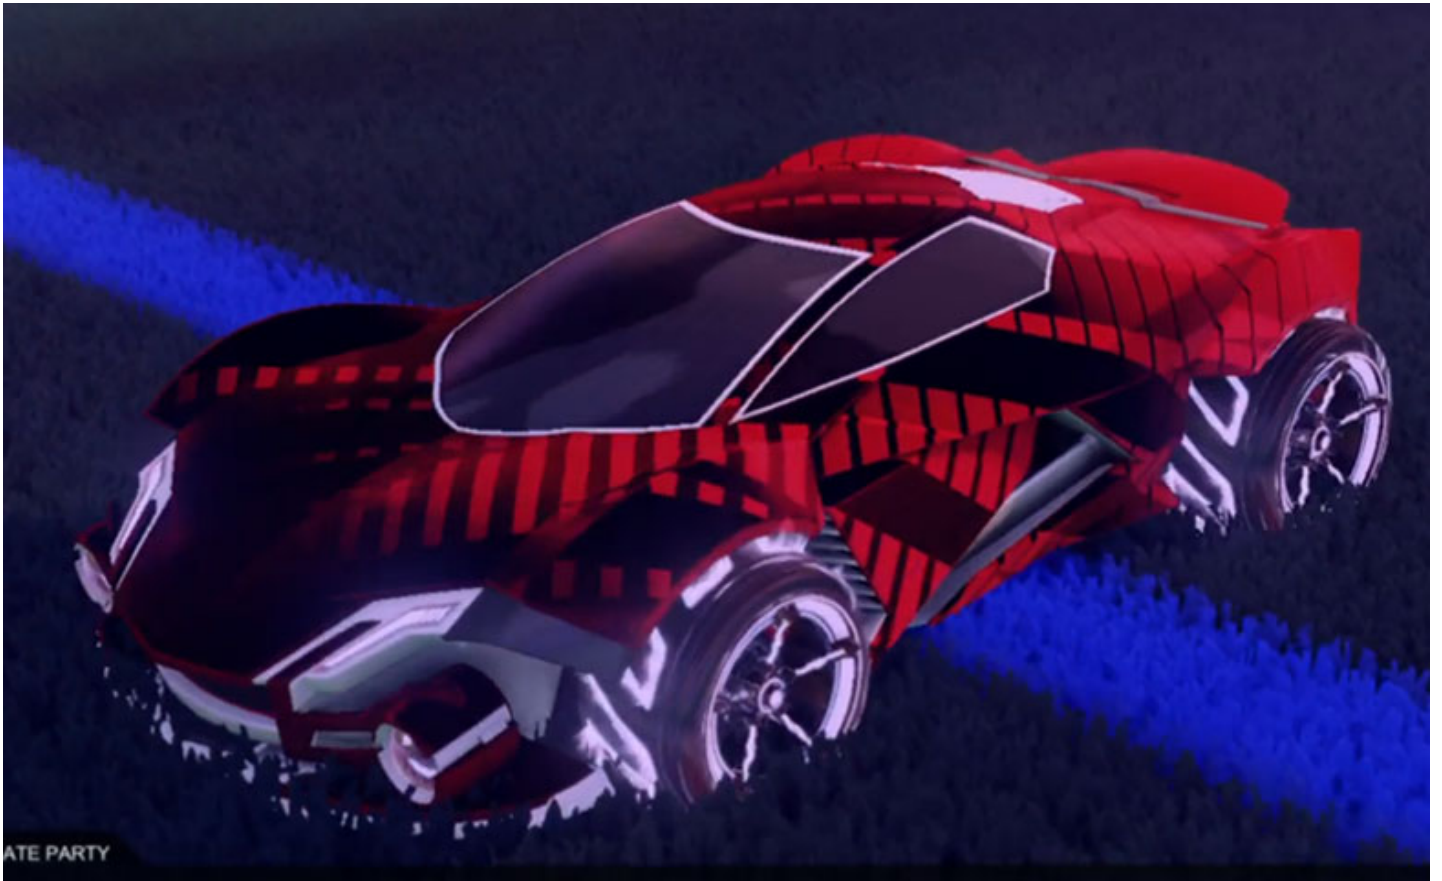

- Bodies: *Werewolf-Saffron*
- Wheels: *FSL-B-Saffron*
- Boosts:
- Antennas:
- Decals: *Dissolver*
- Toppers:
- Goal EXP:
- Trails:
- Primary: *C1-R4*
- Accent: *C2-R4*
- Values: *32.5K 32.2K 24.9K*